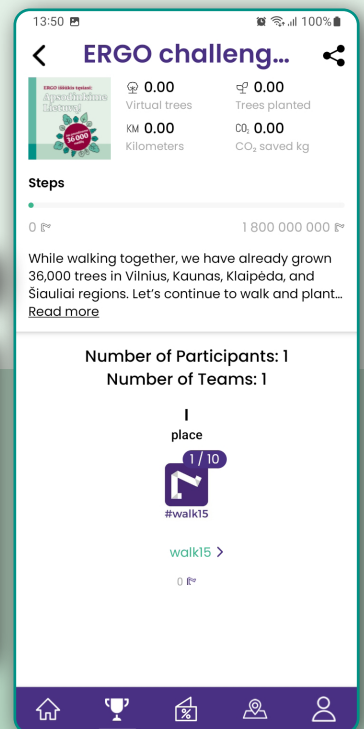

ERGO challenge continues:

Let's plant over Lithuania!

Challenge is active on the app #walk15. If you don't have it, scan this QR code and download #walk15 from the App Store or Google Play.

How to join?

#01

In the CHALLENGE section choose ERGO CHALLENGE: LET'S PLANT OVER LITHUANIA! and press JOIN.

#02

Enter your team's name **OR** press CREATE A NEW TEAM. The team can consist of up to 10 people.

#03

Confirm, start walking and invite others to join!