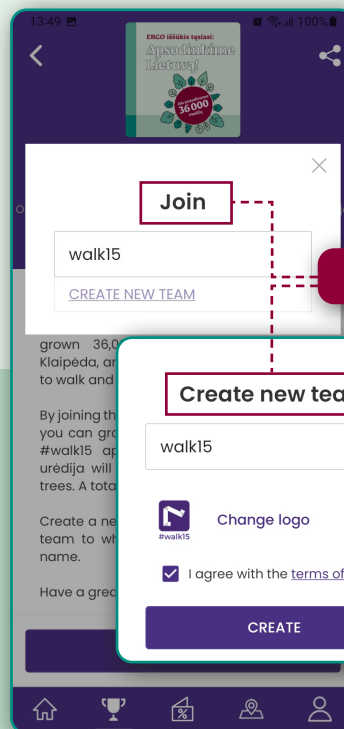

ERGO challenge continues:

Let's plant over Lithuania!

Challenge is active on the app #walk15. If you don't have it, scan this QR code and download #walk15 from the App Store or Google Play.

How to join?

#01

In the CHALLENGE section choose ERGO CHALLENGE: LET'S PLANT OVER LITHUANIA! and press JOIN.

#02

Enter your team's name **OR** press CREATE A NEW TEAM. The team can consist of up to 10 people.

#03

Confirm, start walking and invite others to join!