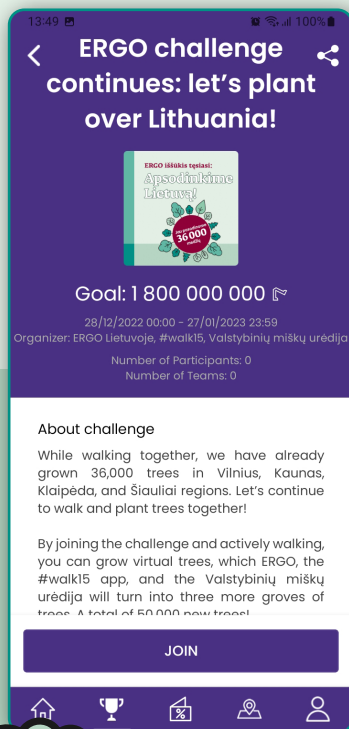

ERGO challenge continues:

Let's plant over Lithuania!

Challenge is active on the app #walk15. If you don't have it, scan this QR code and download #walk15 from the App Store or Google Play.

How to join?

#01

In the CHALLENGE section choose ERGO CHALLENGE: LET'S PLANT OVER LITHUANIA! and press JOIN.

#02

Enter your team's name **OR** press CREATE A NEW TEAM. The team can consist of up to 10 people.

#03

Confirm, start walking and invite others to join!